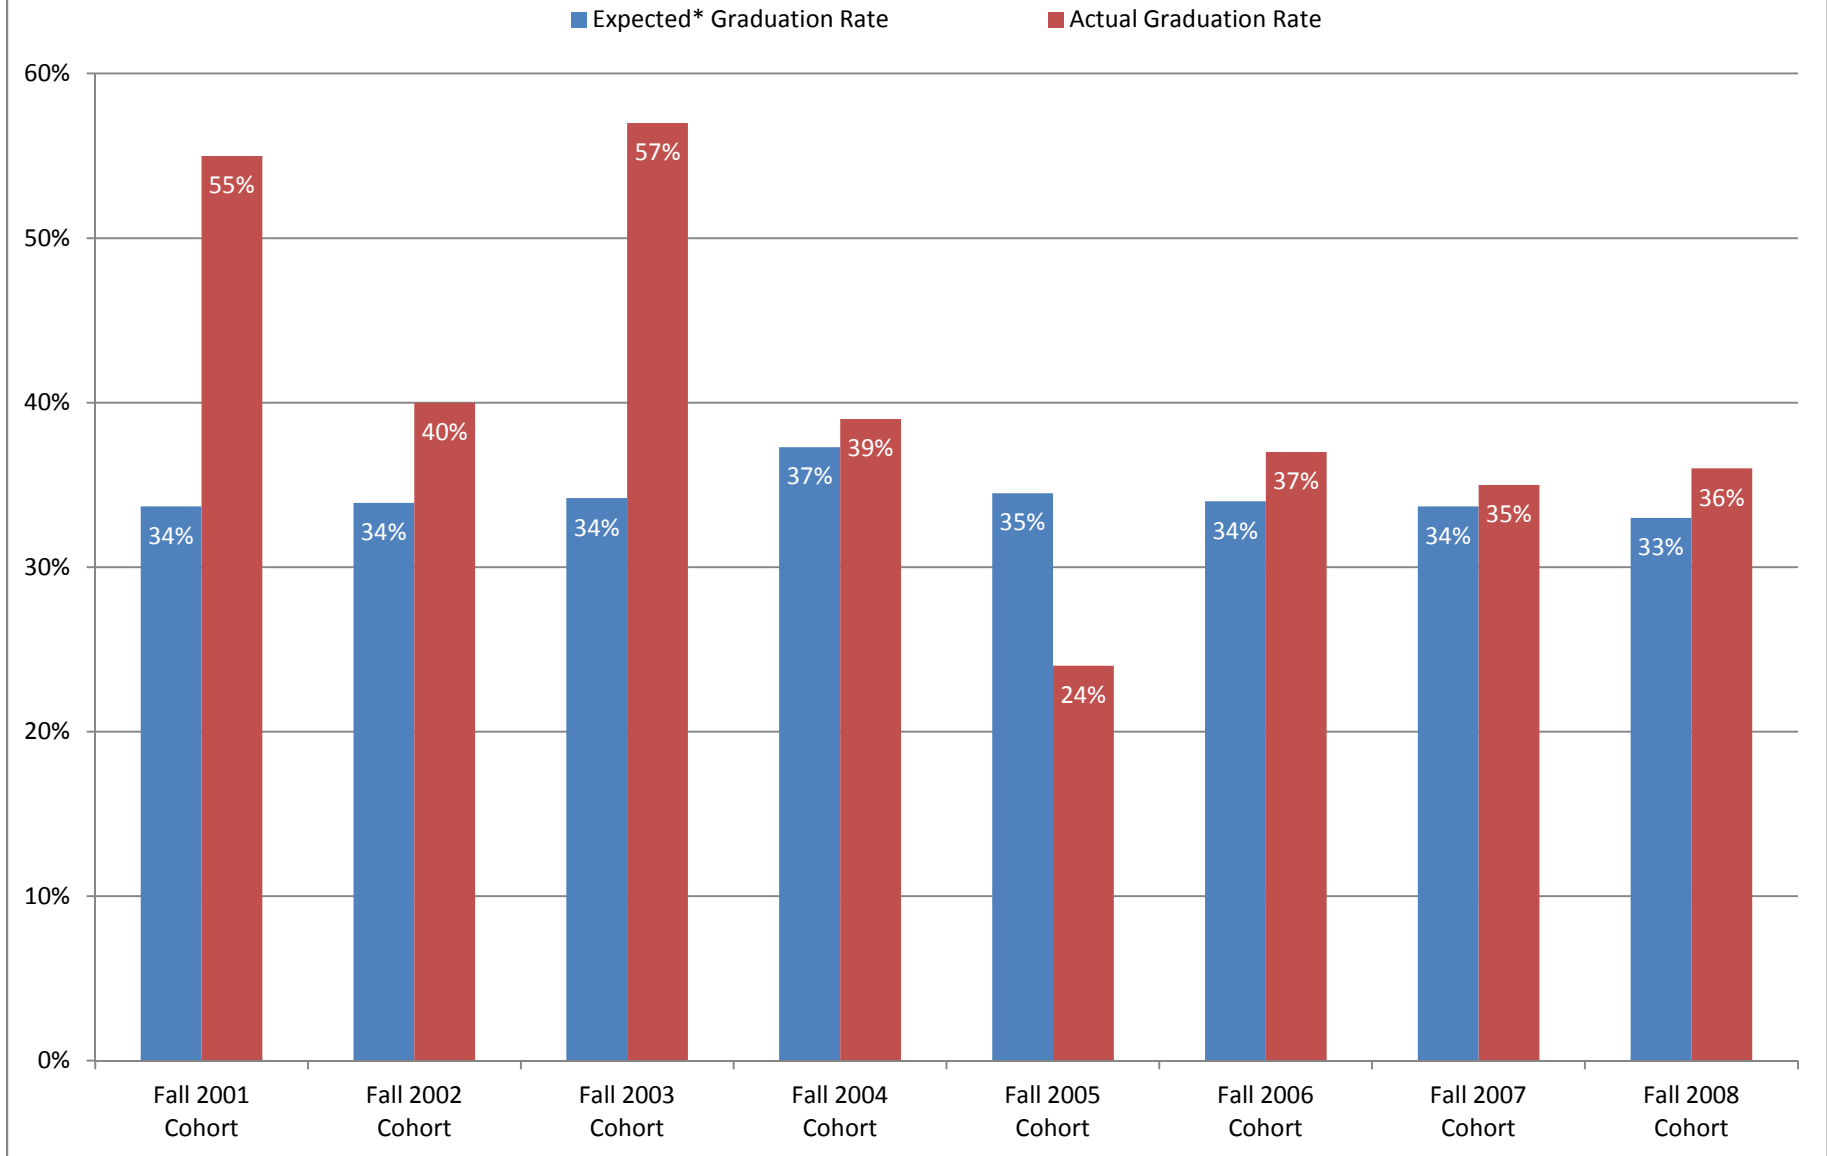

# Southern Vermont College Overall 150% Graduation Rates

\*Expected Graduation Rate is based on the Higher Education Research Institute's Graduation Rate Calculator.